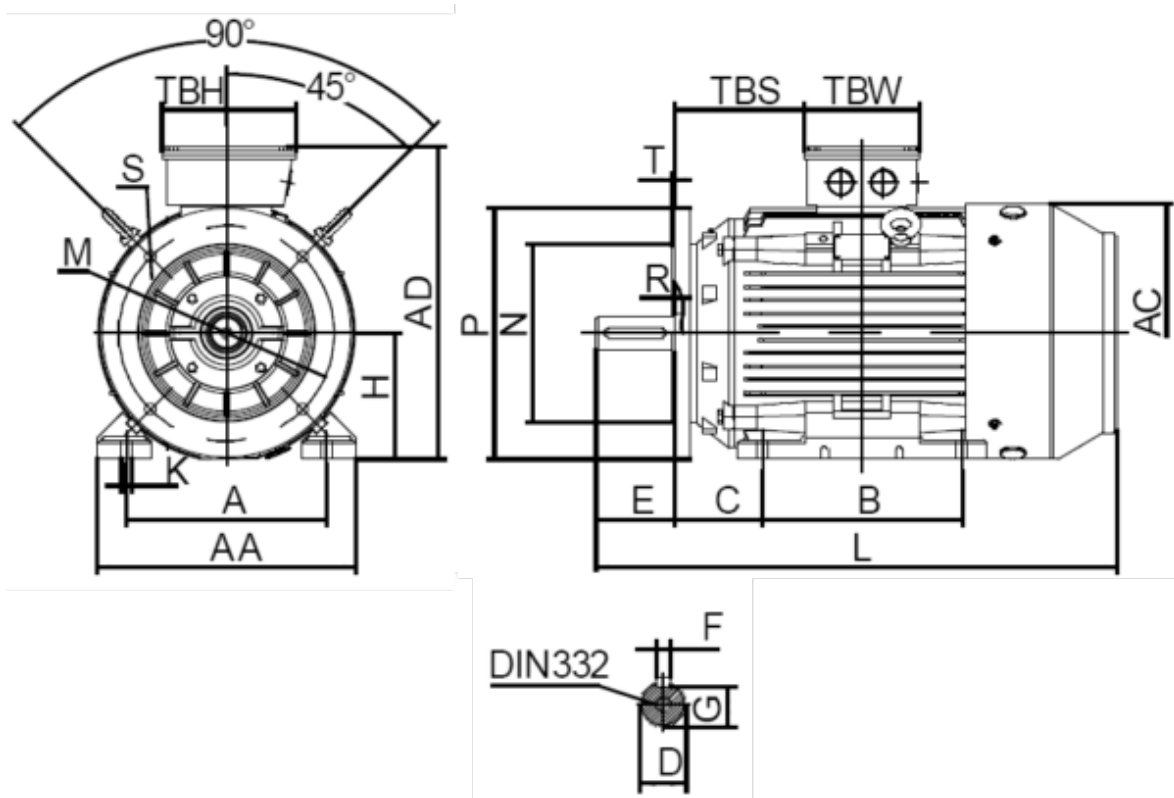

# Data Sheet

Article number: 250301500627

Description: Kleedrive T3C 180L-6 15.0KW 900 rpm  
3x400/690V 50HZ IP55 B35 Eff=91,2%

## Measures

A = 279	F = 14	TBW = 162
AA = 354	G = 42.5	
AC = Ø360	H = 180	
AD = 445	HD = 265	
B = 279	K = Ø15	
C = 121	L = 725	
D = Ø48	TBH = 187	
E = 110	TBS = 180	